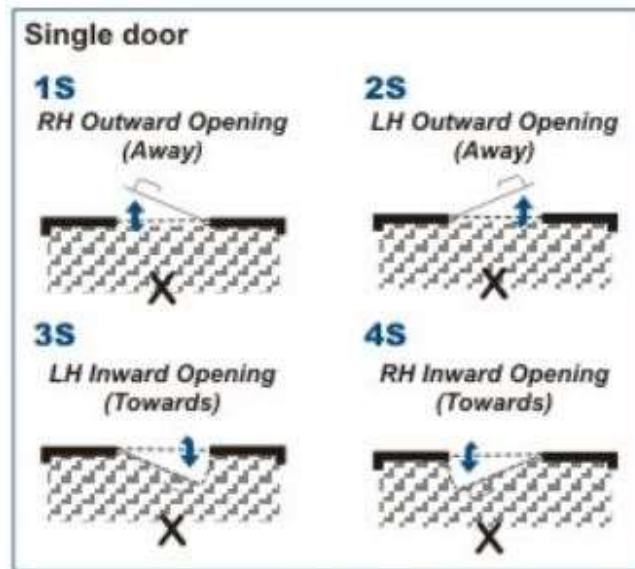

# Benchstop Security Doors

## DOOR HANDING GUIDE

To help determine where your hardware is to be positioned on the door, view the door from the hinge side

For inward opening doors, we recommend drip strips. The Anti Jemmy Strip may also encroach onto the plaster work. Please ask for further information when ordering.